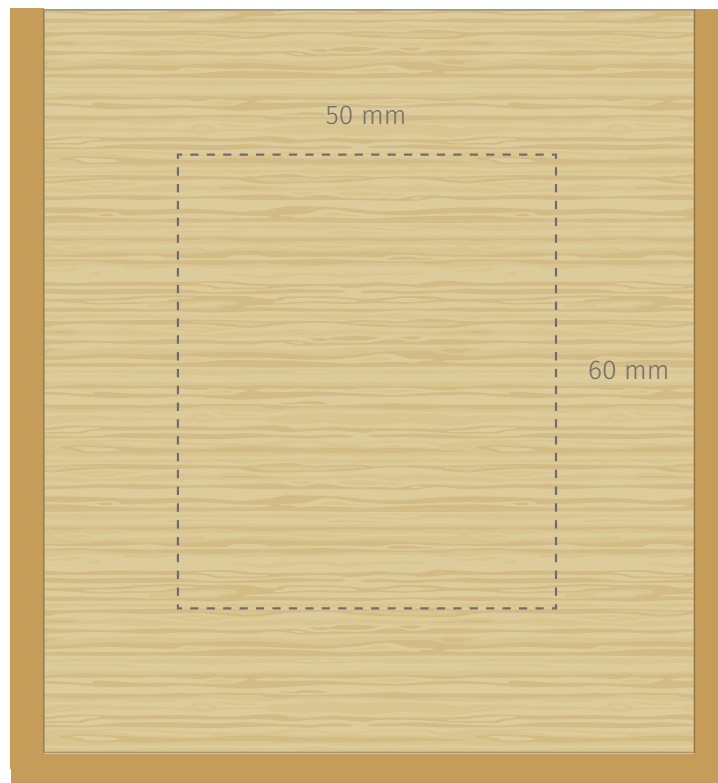

ENGRAVE

Item shown at 100% actual size when viewed on A4 paper

BRANDING

Engrave: Maximum branding area 50 x 60 mm