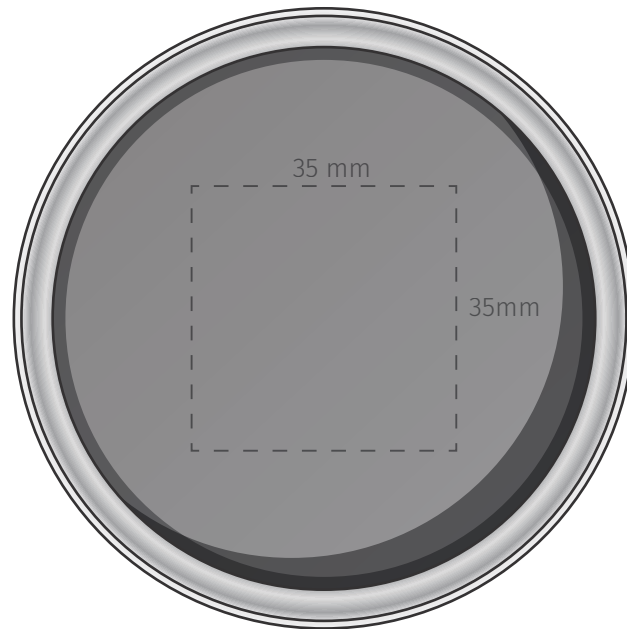

TEMPLATE:
■ PORTHOLE TIN

Artwork shown at 100% actual size when viewed on A4 paper

BRANDING - Pad, sticker

Max branding area 35 x 35mm