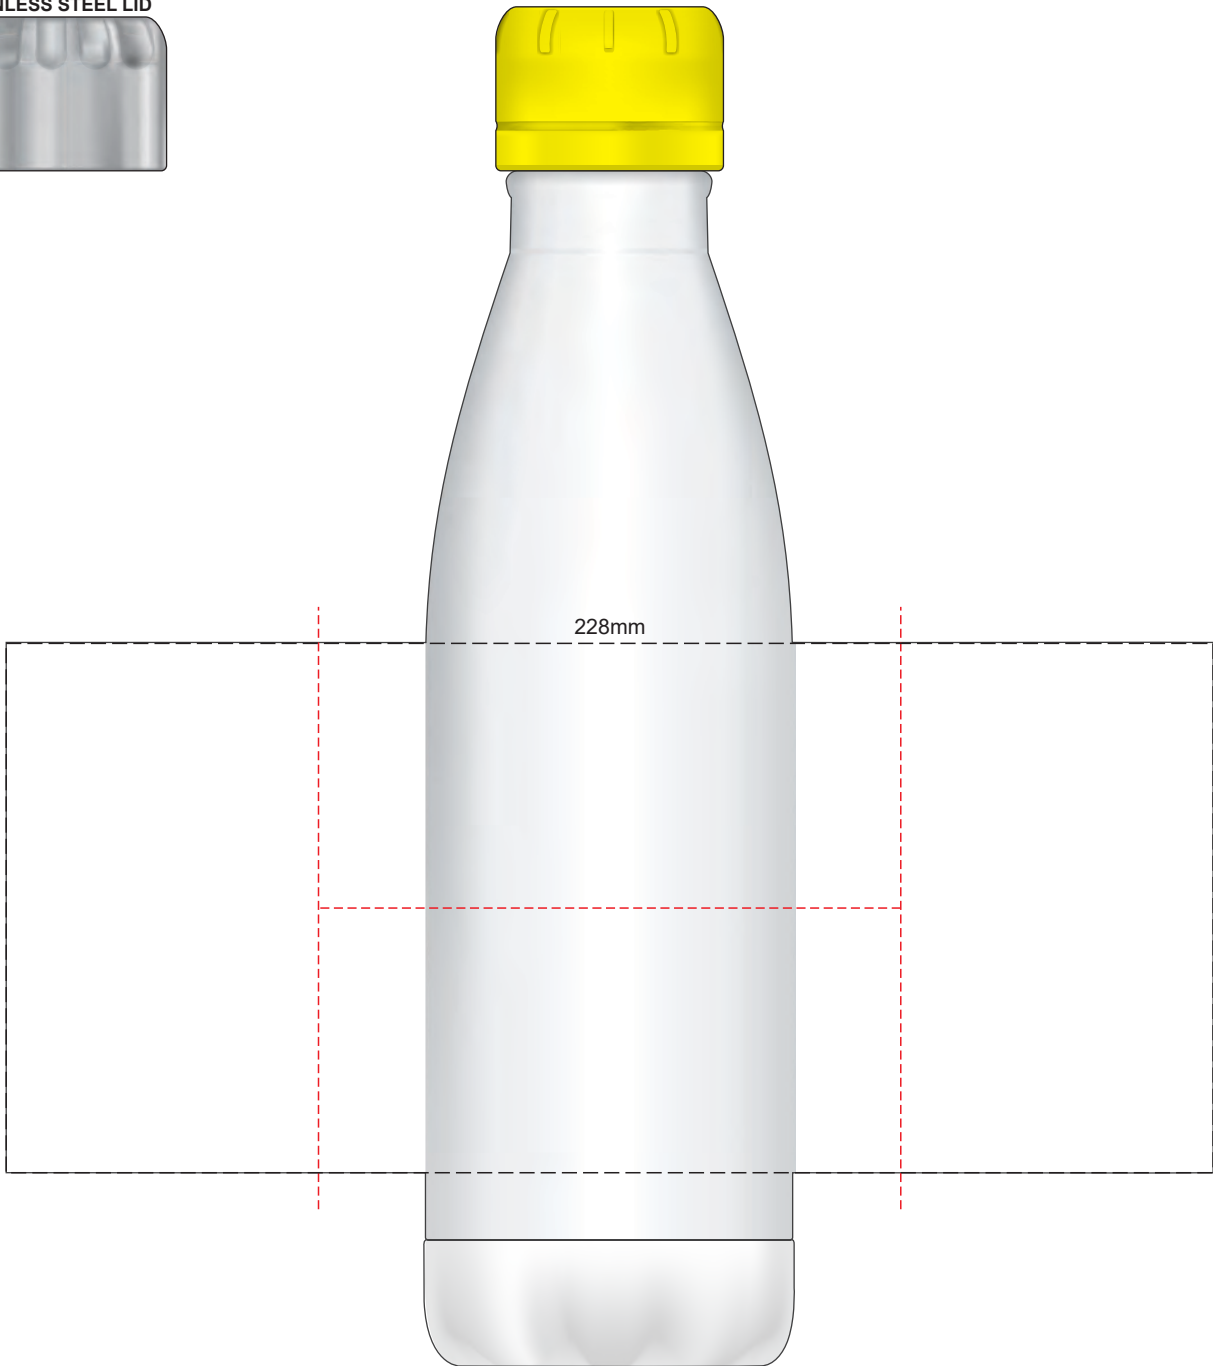

100% of Actual Size
Pad Print

STAINLESS STEEL LID

40mm

60mm

STAINLESS STEEL LID

100% of Actual Size
Screen Print (one colour)

200mm

One Colour Only

100mm

100% of Actual Size
Engraving

STAINLESS STEEL LID

60mm

95mm

Engraves to a
Shiny Steel Finish

70% of Actual Size
Digital Rotary

Red Line = Exact opposites of the product
(centre artwork to the red line)

70% of Actual Size
Pad Print (one colour)

Branding area can be moved anywhere within the red line.