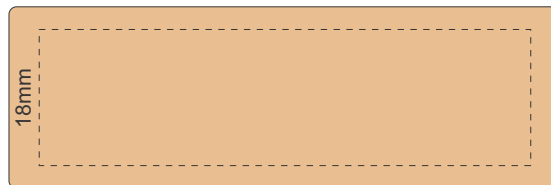

Actual Size: 100% when viewed on A4 paper

Laser Engraving

210mm

65mm

Box Lid

Tower Piece SIDE A  
Laser Engraving

9mm

65mm

Tower Piece SIDE B  
Laser Engraving

18mm

65mm

Laser Engraves to a  
Natural Etch